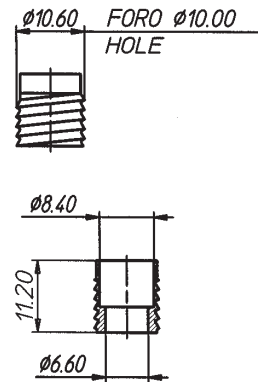

ACCESSORI ACCESSORIES

SERIE
26

806

O806 BUSSOLA CONTROBORDO

Plastica

COLORI

Grigio

CONFEZIONI STANDARD

100 pz

⚖

Peso di 100 pz g 55

STRIKING PLATE SOCKET

Plastic

COLOURS

Grey

STANDARD PACKAGING

Boxed in 100's

Weight of 100's g 55