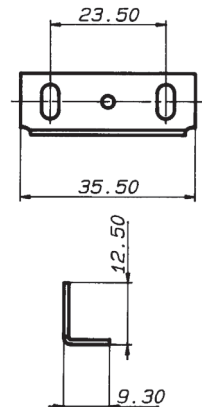

807

O807 CONTROBORDO A SQUADRA

Acciaio

FINITURE

Zincato

CONFEZIONI STANDARD

100 pz

⚖

Peso di 100 pz g 464

ANGULAR STRIKING PLATE

Steel

FINISHES

Zinc plated

STANDARD PACKAGING

Boxed in 100's

Weight of 100's g 464