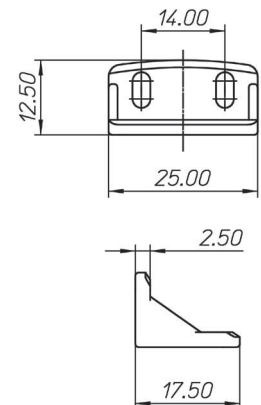

100 pz

ANGULAR STRIKING PLATE

Plastic

FINISHES

Semi transparent

STANDARD PACKAGING

Boxed in 100's

840