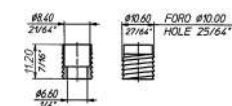

STRIKING PLATE SOCKET

Plastic

COLOURS

Black

PACKAGING

Boxed in 100's

Peso di 100 pz g 55

Weight of 100's ozs 1,94