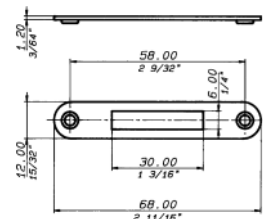

PACKAGING

Boxed in 100's

806

O806 BUSSOLA CONTROBORDO

Resina

COLORI

Nero

CONFEZIONI

100 pz

STRIKING PLATE SOCKET

Plastic

COLOURS

Black