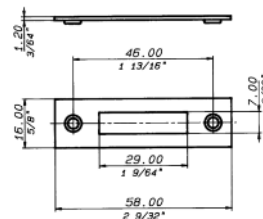

ACCESSORI PER SERRATURE ACCESSORIES FOR LOCKS

SERIE

O

800

O800 CONTROBORDO

Ottone o Acciaio

FINITURE

Peso di 100 pz

N	Nichelato	g	746
OT	Ottonato	g	746
TO	Ottone decapato	g	802

CONFEZIONI

100 pz

STRIKING PLATE

Brass or Steel

FINISHES

Weight os 100's

Nickel plated	ozs	26,31
Brass plated	ozs	26,31
Brass	ozs	28,29

PACKAGING

Boxed in 100's

802 T

O802 CONTROBORDO TONDO

Ottone o Acciaio

FINITURE

Peso di 100 pz

N	Nichelato	g	581
OT	Ottonato	g	581
TO	Ottone decapato	g	802

CONFEZIONI

100 pz

ROUND STRIKING PLATE

Brass or Steel

FINISHES

Weight of 100's

Nickel plated	ozs	20,49
Brass plated	ozs	20,49
Brass	ozs	28,29