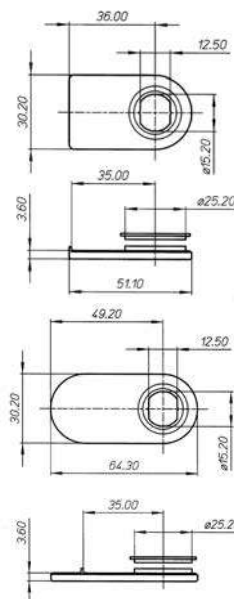

**SERIES**

With rabbet

**FINISHES**

Nickel plated

For Art. 2650

Glass hole  $\varnothing$  26 mm

**260S**

O260S

**CONTROPIASTRA DOPPIA**

Zama e Plastica

**FINITURE**

15

Nichelato

Foro vetro  $\varnothing$  26 mm

**DOUBLE STRIKING PLATE**

Die cast and Plastic

**FINISHES**

Nickel plated

Glass hole  $\varnothing$  26 mm

**261**

O261

**PLACCA**

Zama e Plastica

**SERIE**

Die cast and Plastic

**SERIES**

With rabbet

**FINISHES**

Nickel plated

For Art. 2651

Glass hole  $\varnothing$  26 mm

26ROND51