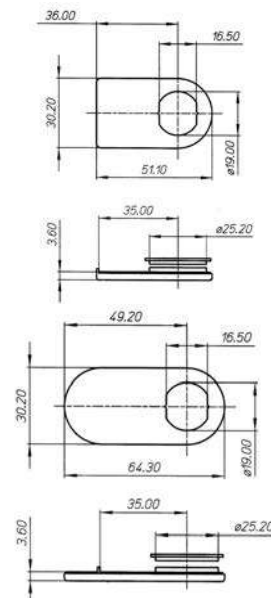

**SERIES**

With rabbet

**FINISHES**

Nickel plated

For Art. 2650

Glass hole  $\varnothing$  26 mm

**260S**

O260S

**FINISHES**

Nickel plated

Glass hole  $\varnothing$  26 mm

**261**

O261

**PLACCA**

Zama e Plastica

**SERIE**

CB

Con battuta

**FINITURE**

15

Nichelato

Per Art. 2651

Foro vetro  $\varnothing$  26 mm

**PLATE**

Die cast and Plastic

**SERIES**

With rabbet

**FINISHES**

Nickel plated

For Art. 2651

Glass hole  $\varnothing$  26 mm

26ROND51