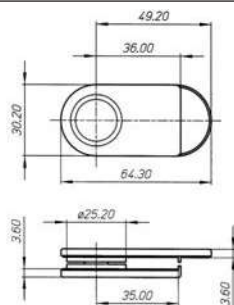

**SERIES**

With rabbet

**FINISHES**

Nickel plated

For Art. 2650

Glass hole  $\varnothing$  26 mm

**260S**

O260S

**CONTROPIASTRA DOPPIA**

Zama e Plastica

**FINITURE**

15

Nichelato

Foro vetro  $\varnothing$  26 mm

**DOUBLE STRIKING PLATE**

Die cast and Plastic

**FINISHES**

Nickel plated

Glass hole  $\varnothing$  26 mm

**261**

O261

**PLACCA**

Zama e Plastica

**SERIE**

CB

Con battuta

**FINITURE**

15

Nichelato

Per Art. 2651

Foro vetro  $\varnothing$  26 mm

**PLATE**