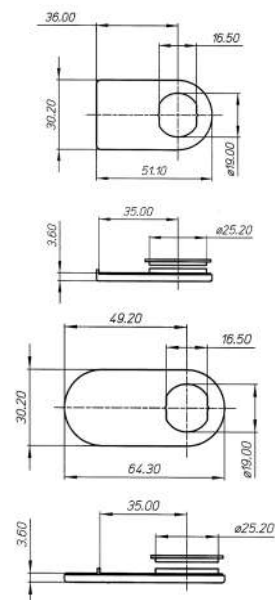

CB

Con battuta

FINITURE

15

Nichelato

Per Art. 2651

Foro vetro \varnothing 26 mm

PLATE

Die cast and Plastic

SERIES

With rabbet

FINISHES

Nickel plated

For Art. 2651

Glass hole \varnothing 26 mm

26ROND51