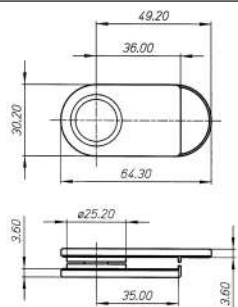

SERIES

With rabbet

FINISHES

Nickel plated

For Art. 2650

Glass hole \varnothing 26 mm

260S

O260S

CONTROPIASTRA DOPPIA

Zama e Plastica

FINITURE

15

Nichelato

Foro vetro \varnothing 26 mm

DOUBLE STRIKING PLATE

Die cast and Plastic

FINISHES

Nickel plated

Glass hole \varnothing 26 mm

261

O261

PLACCA

Zama e Plastica

SERIE