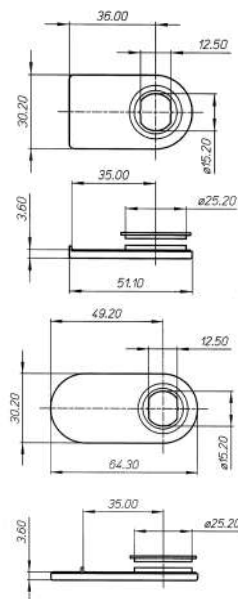

SERIES

With rabbet

FINISHES

Nickel plated

For Art. 2650

Glass hole \varnothing 26 mm

260S

O260S

CONTROPIASTRA DOPPIA

Zama e Plastica

FINITURE

15

Nichelato

Foro vetro \varnothing 26 mm

DOUBLE STRIKING PLATE

Die cast and Plastic

FINISHES

Nickel plated

Glass hole \varnothing 26 mm

261

O261

PLACCA

Zama e Plastica

SERIE

Die cast and Plastic

SERIES

With rabbet

FINISHES

Nickel plated

For Art. 2651

Glass hole \varnothing 26 mm

26ROND51