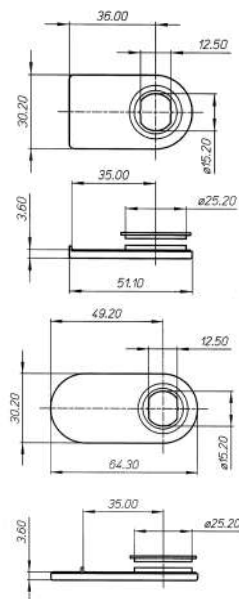

SERIES

With rabbet

FINISHES

Nickel plated

For Art. 2650

Glass hole \varnothing 26 mm

260S

O260S

CONTROPIASTRA DOPPIA

Zama e Plastica

FINITURE

15

Nichelato

Foro vetro \varnothing 26 mm

DOUBLE STRIKING PLATE

Die cast and Plastic

FINISHES

Nickel plated

Glass hole \varnothing 26 mm

261

O261

PLACCA

Zama e Plastica

SERIE

Die cast and Plastic

SERIES

With rabbet

FINISHES

Nickel plated

For Art. 2651

Glass hole \varnothing 26 mm

26ROND51