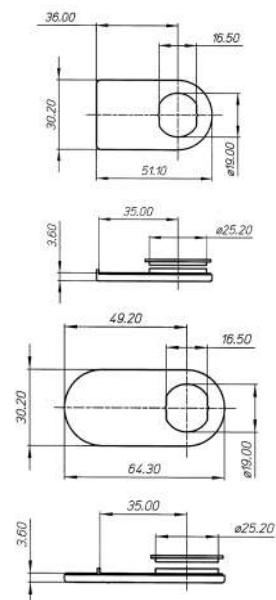

CB

Con battuta

FINITURE

15

Nichelato

Per Art. 2651

Foro vetro \varnothing 26 mm

PLATE

Die cast and Plastic

SERIES

With rabbet

FINISHES

Nickel plated

For Art. 2651

Glass hole \varnothing 26 mm

26ROND51