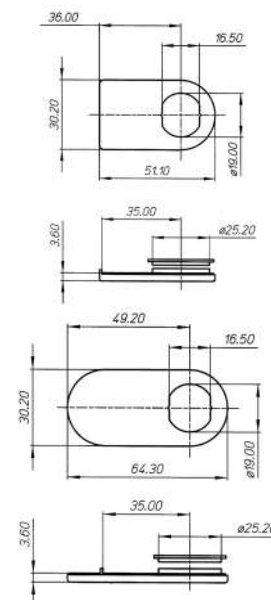

CB

Con battuta

FINITURE

15

Nichelato

Per Art. 2651

Foro vetro \varnothing 26 mm

PLATE

Die cast and Plastic

SERIES

With rabbet

FINISHES

Nickel plated

For Art. 2651

Glass hole \varnothing 26 mm

26ROND51