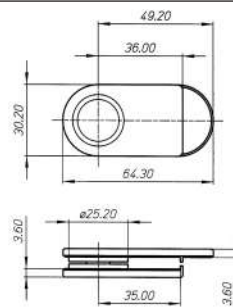

SERIES

With rabbet

FINISHES

Nickel plated

For Art. 2650

Glass hole \varnothing 26 mm

260S

O260S

CONTROPIASTRA DOPPIA

Zama e Plastica

FINITURE

15

Nichelato

Foro vetro \varnothing 26 mm

DOUBLE STRIKING PLATE

Die cast and Plastic

FINISHES

Nickel plated

Glass hole \varnothing 26 mm

261

O261

PLACCA

Zama e Plastica

SERIE