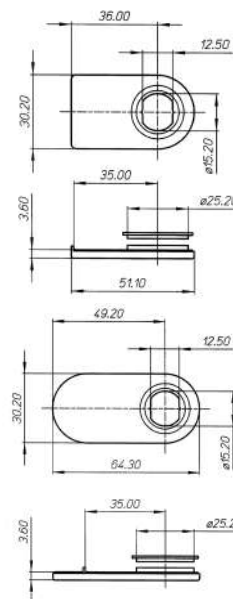

SERIES

With rabbet

FINISHES

Nickel plated

For Art. 2650

Glass hole \varnothing 26 mm

260S

O260S

CONTROPIASTRA DOPPIA

Zama e Plastica

FINITURE

15

Nichelato

Foro vetro \varnothing 26 mm

DOUBLE STRIKING PLATE

Die cast and Plastic

FINISHES

Nickel plated

Glass hole \varnothing 26 mm

261

O261

PLACCA

Zama e Plastica

SERIE

Die cast and Plastic

SERIES

With rabbet

FINISHES

Nickel plated

For Art. 2651

Glass hole \varnothing 26 mm

26ROND51