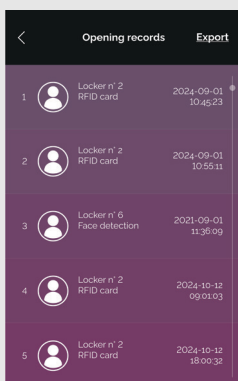

## Technical specifications

Available languages: Italian, English, French, Spanish

Operating modes: Public (self) / Private (assigned)

Usage modes: RFID card / PIN / Face ID

1 command console monitor

Management of locker sizes

Monitoring of usage logs

Ability to assign 1 or more lockers to a single user

Simple and intuitive user interface in line with the AliA ecosystem.

**MERONI**  
SERRATURE